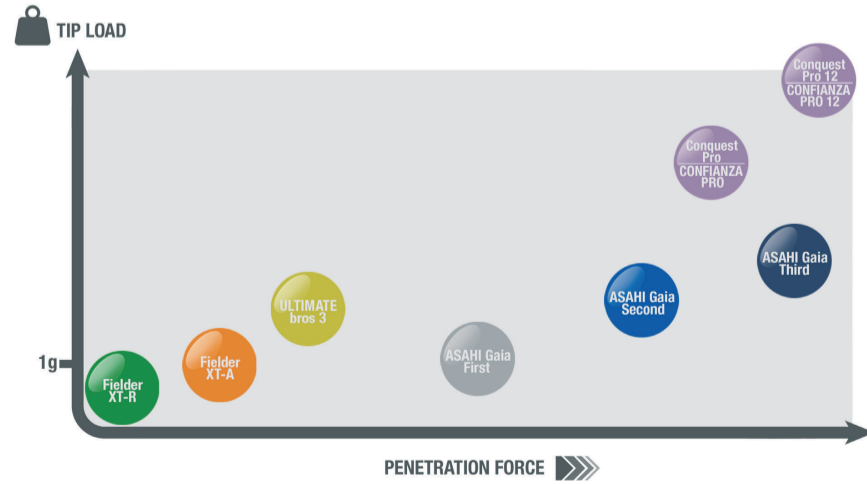

ASAHI CTO Wires

Coatings Key

- Hydrophilic Coating
- Hydrophobic (Silicone) Coating
- Polymer Jacket & Hydrophilic Coating